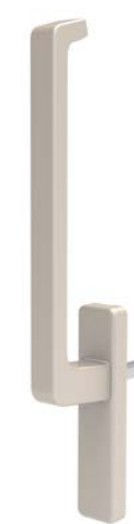

Creamy white